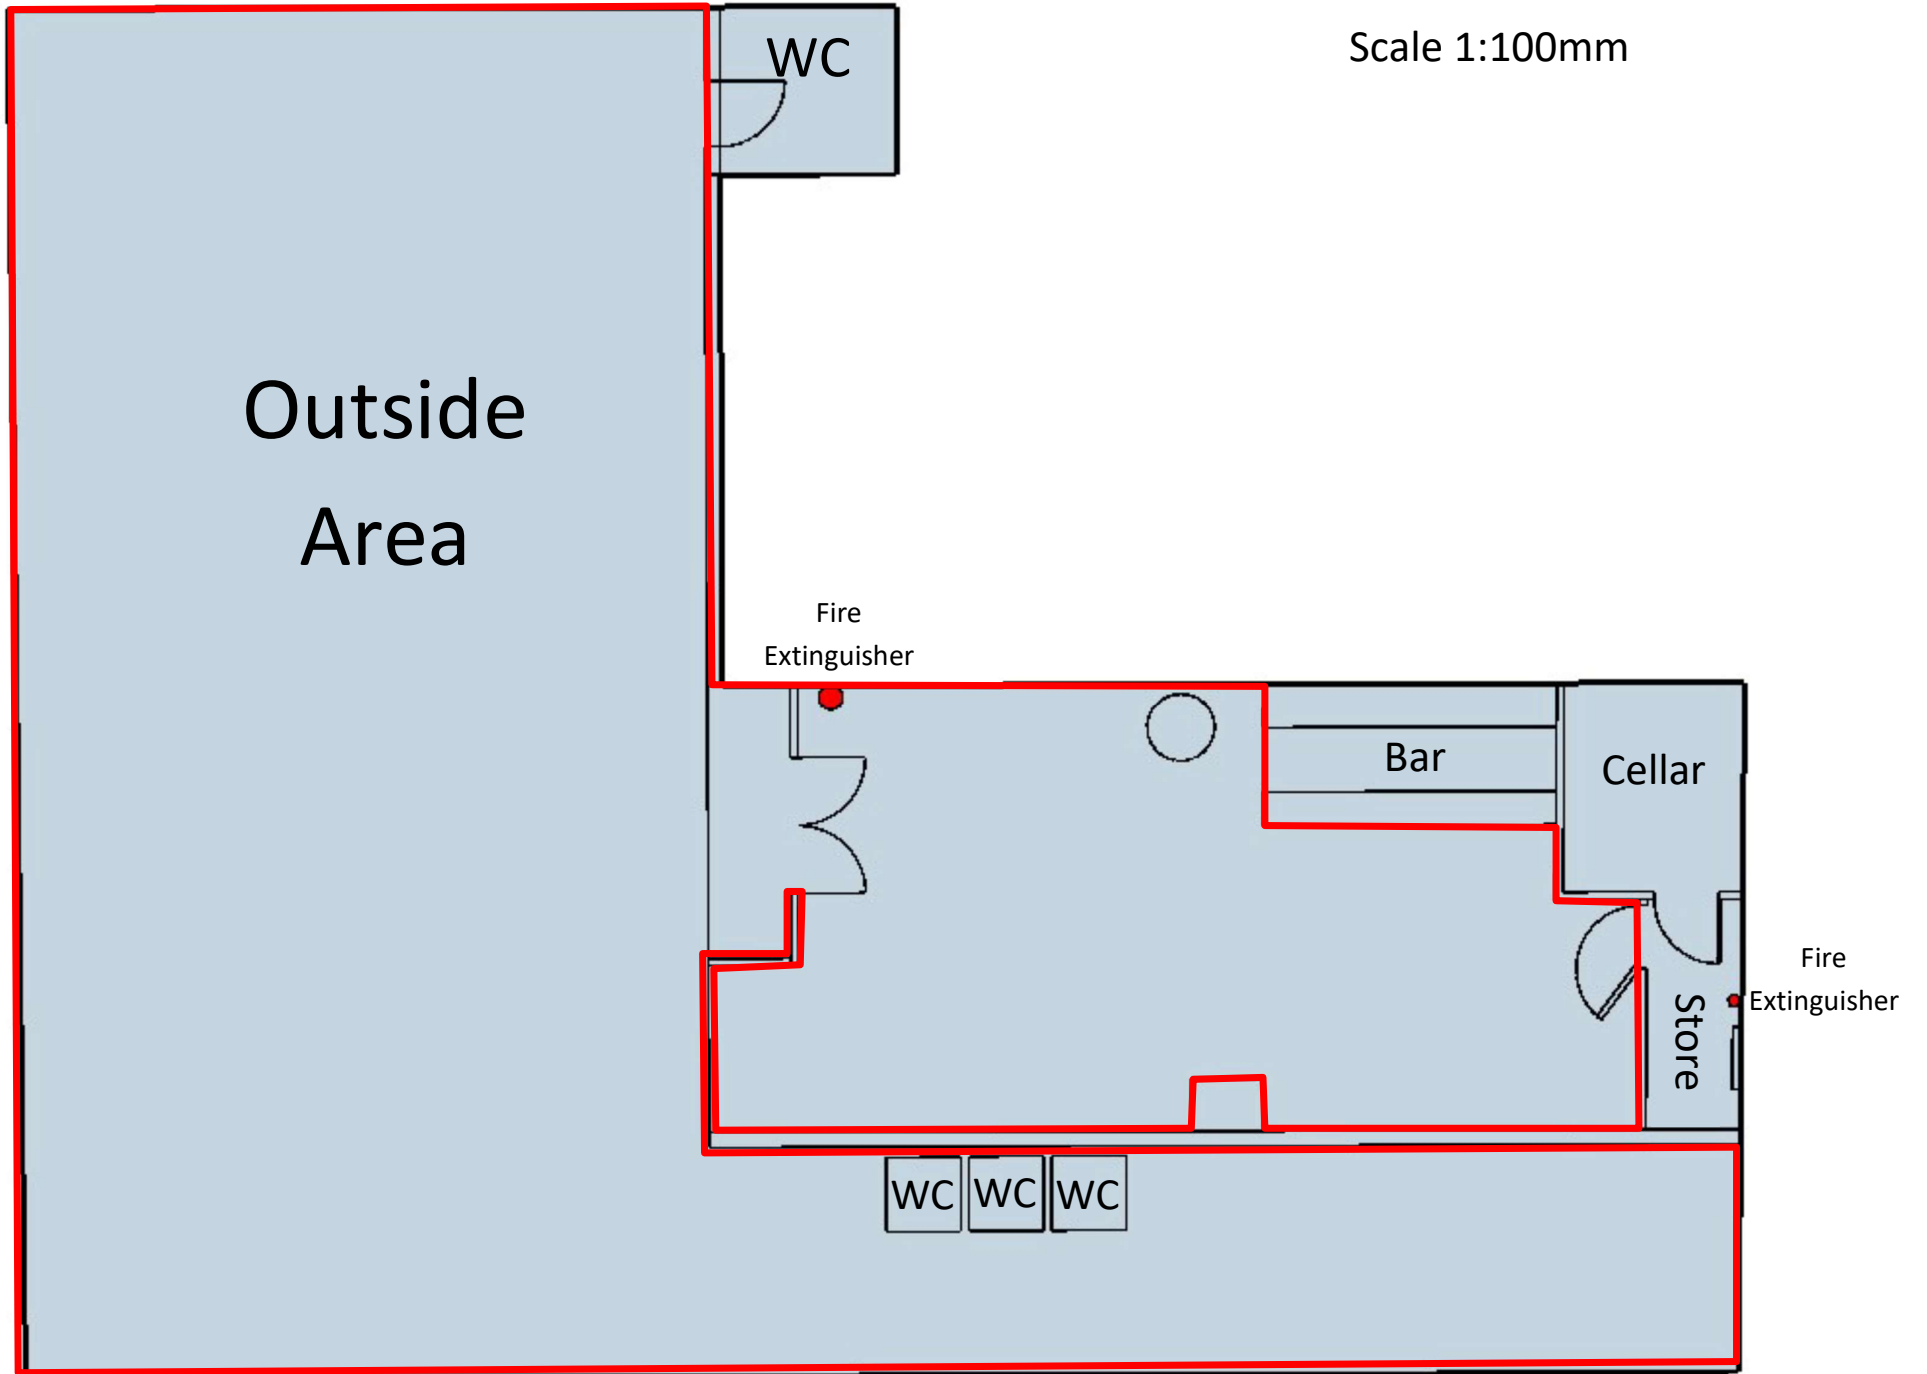

Scale 1:100mm

Outside
Area

WC

Fire
Extinguisher

Bar

Cellar

Store

Fire
Extinguisher

WC WC WC